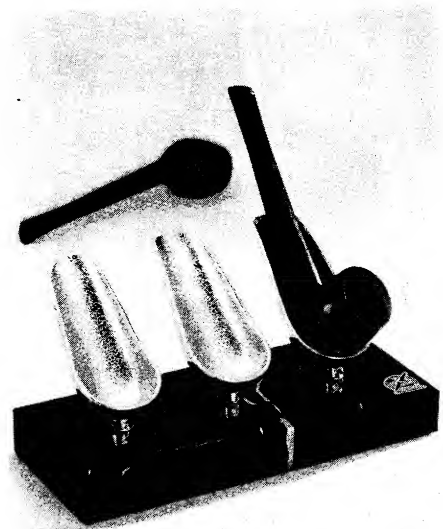

M228 TWO PEN BASE THERMOMETER

M178 PEN BASE FULL VISIBLE MONTH CALENDAR

M510 TWO PEN BASE PLAQUE

DEPENDABLE SMOOTH WRITING DELUXE BALL POINT PEN

M187 TWO PEN OCTAGONAL ROLL CALENDAR

M282 TWO PEN BASE LARGE SATIN ROLL CALENDAR

M210 TWO PEN BASE PLAQUE KENNEDY OR LINCOLN BUST

◆◆◆◆◆ SOLD IN ASSORTED COLORED BEAUTIFULLY GRAINED NATURAL MARBLE BASES ◆◆◆◆◆

M90 PIPE RACK

M101 LIGHTERS ROUND AND SQUARE ASSORTED

M91 PIPE RACK TRIPLE

M21 NOTE CLIP